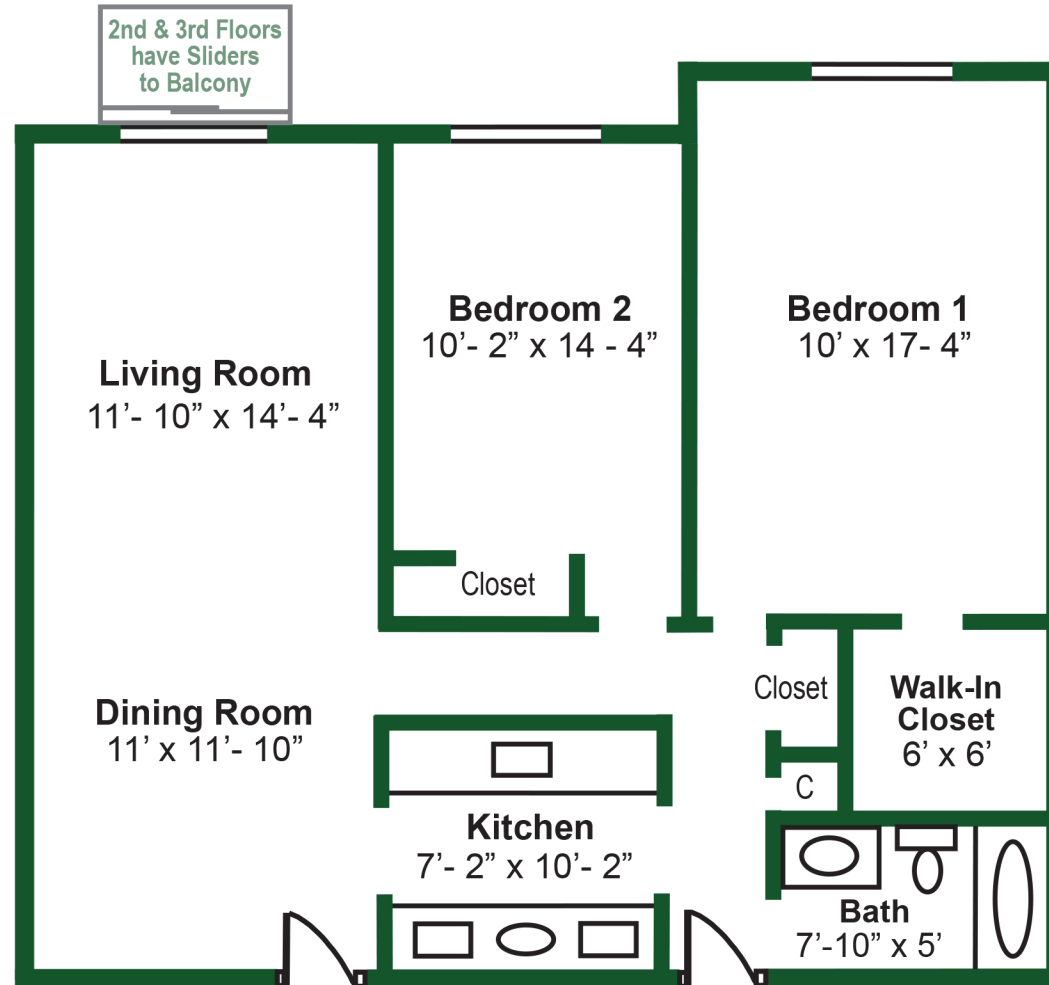

Delmont Garden Apartments

Office: 110 Delmont Avenue, Suite 2

Lowell, MA - 01852

Tel: (978) 458-7963

Two Bedroom Deluxe 860 sq. ft.

*All dimensions are approximate
and may vary slightly.*